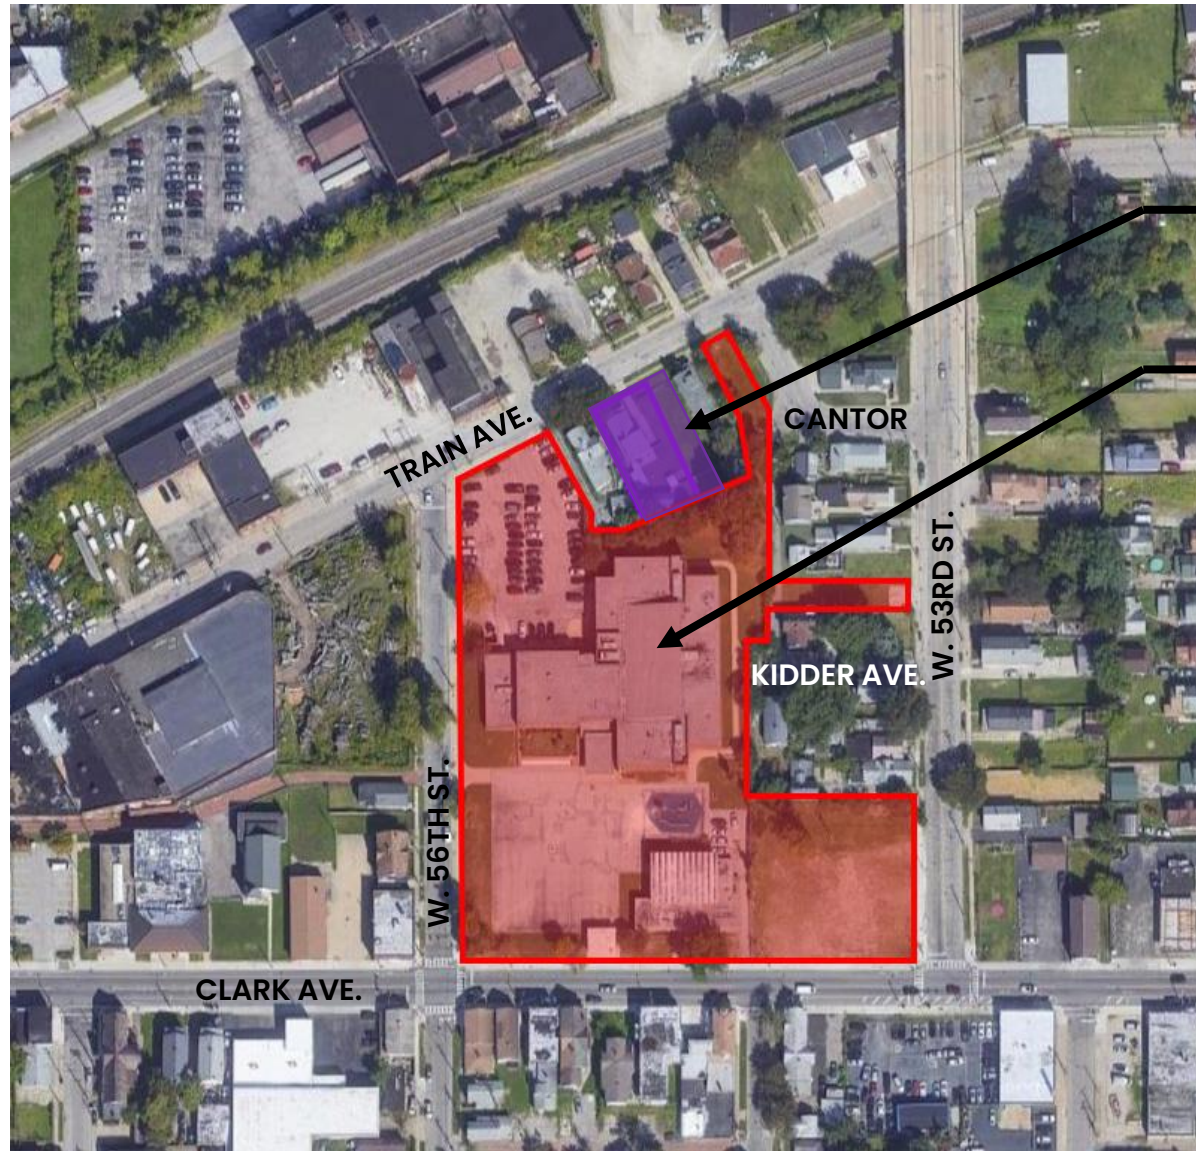

# New Clark PK-8 School

5550 Clark Avenue

September 28, 2022 – 6:00 PM

[www.clevelandmetroschools.org/Segment8](http://www.clevelandmetroschools.org/Segment8)

## Existing Conditions:

- Student pick-up occurs along W. 56<sup>th</sup> Street. However, parents also stack along Clark Ave and Train Ave, and W. 56<sup>th</sup> becomes congested due to parents parking on both sides during pick-up.
- District property at corner of Clark and W. 53<sup>rd</sup> is not currently utilized by the District. Some parents park there during pick-up.
- Along Clark Avenue there is a Retail Overlay District. This requires the new school to front Clark to adhere to the zoning and planning requirements along Clark Avenue.
- The new programming increases building size, parking count, and increases from 1 play area to 2 play areas. The proposed site plan seeks to make the best use of each area of the site. Following, we will expand on how we incorporated constraints, requirements, and requests.

Existing Site Plan  
Clark PreK-8 School

Potential additional property.

Existing Clark PreK-8 School.  
Approximately a 4-acre site,  
pending additional property  
acquisition.

Cleveland Metropolitan School District  
New Clark PK-8 School  
Existing Site Layout – Sept. 28, 2022

Existing Two-Story Clark Elementary

Existing One-Story School

Existing Play Area

Existing Parking

Cleveland Metropolitan School District  
New Clark PK-8 School  
Existing Clark Features – Sept. 28, 2022

Cleveland Metropolitan School District  
 New Clark PK-8 School  
 Site Plan In-Context – Sept. 28, 2022