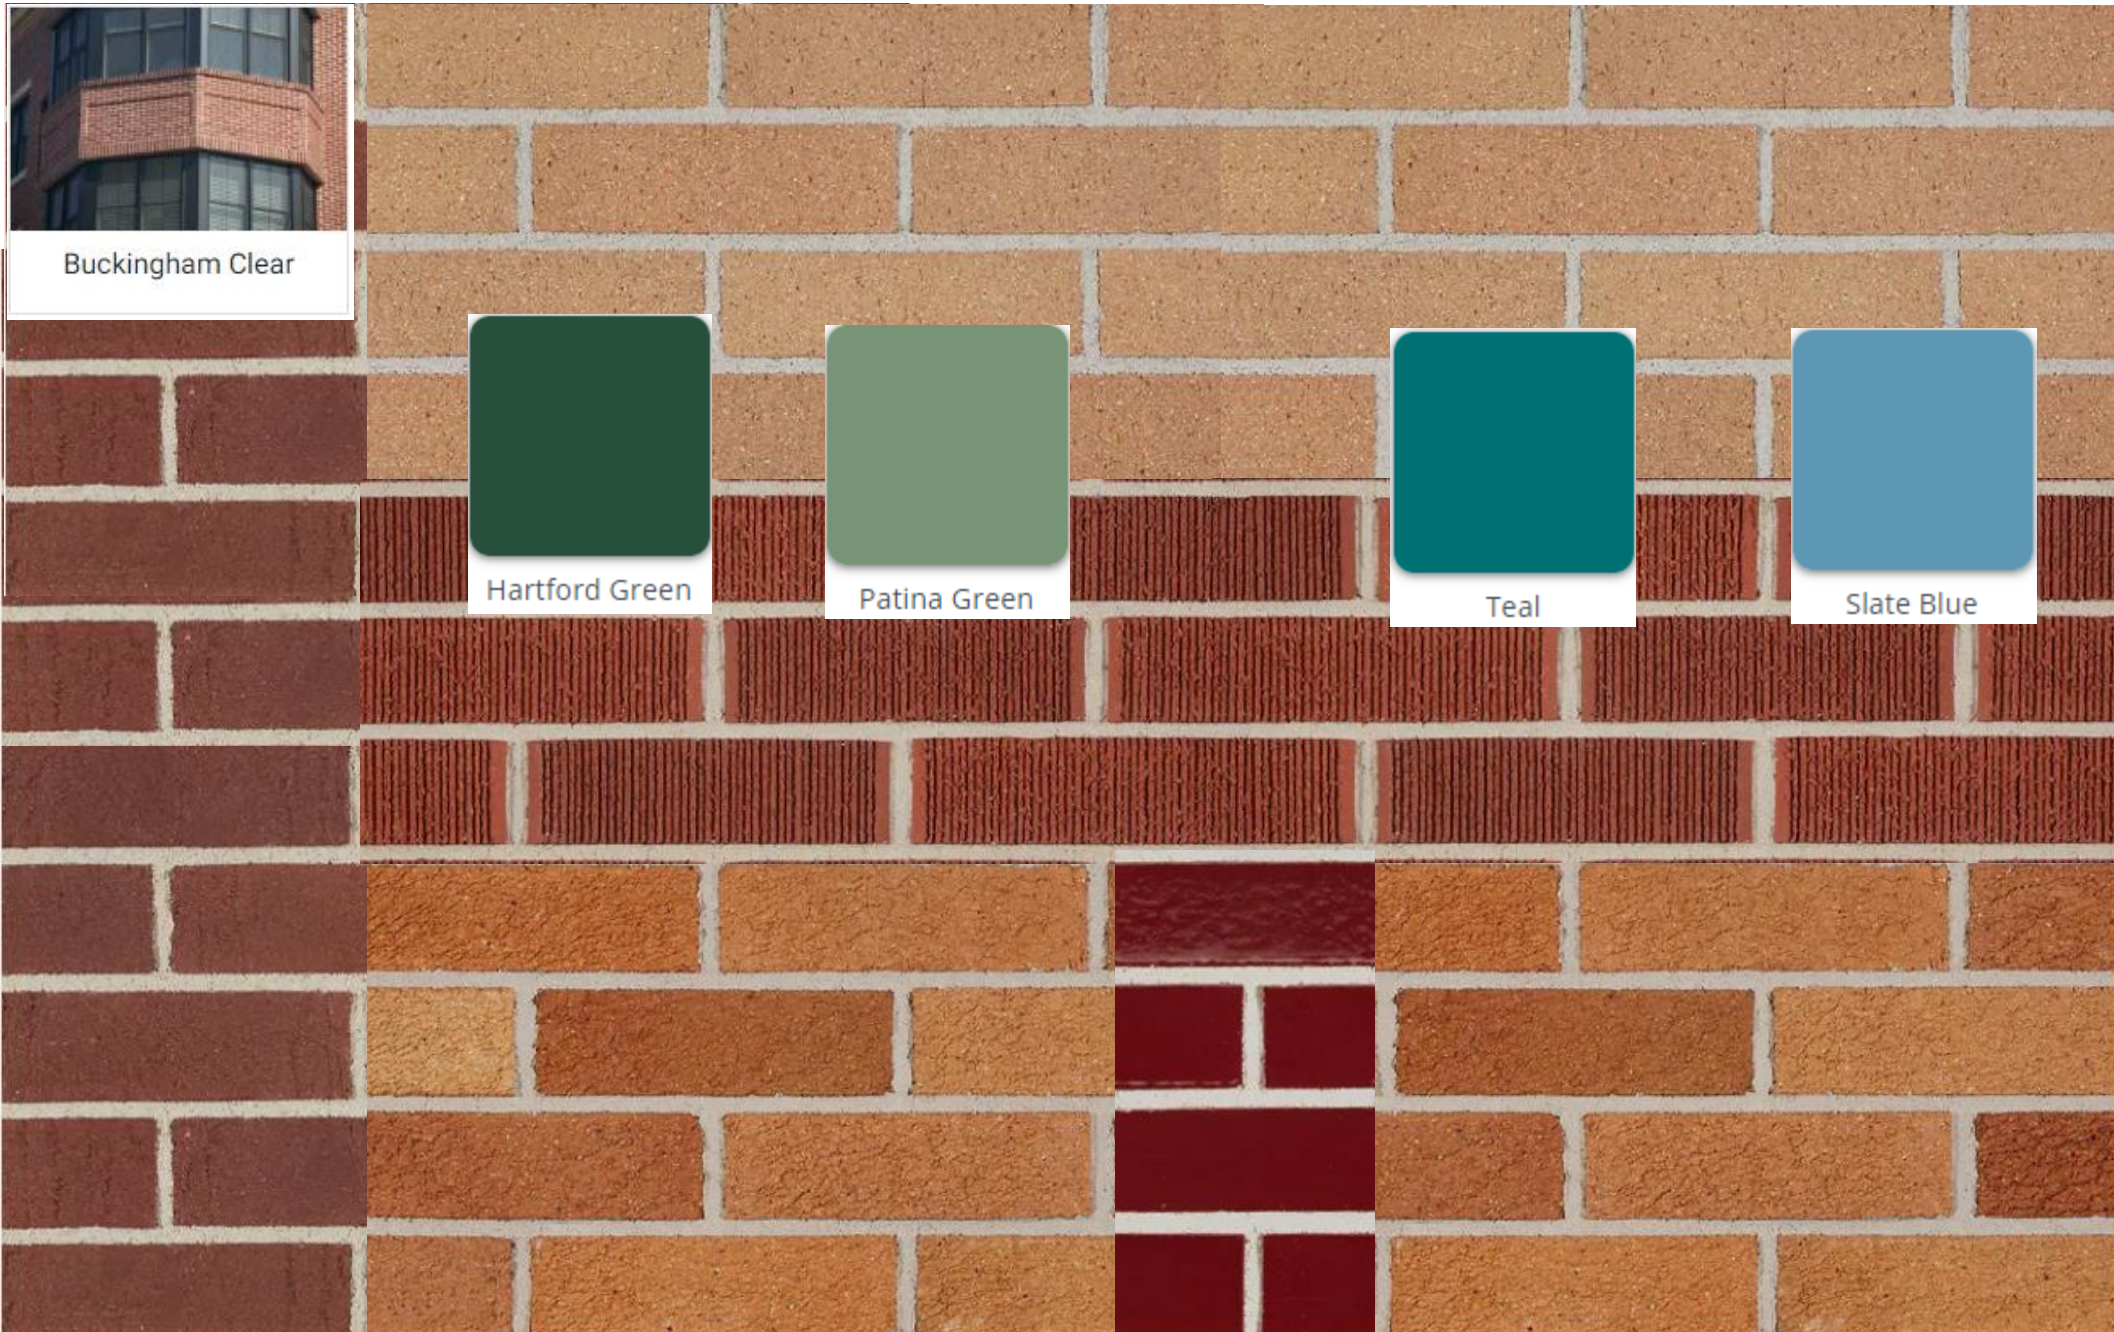

Warmer, richer colors desired.

Hartford Green

Patina Green

Teal

Slate Blue

# Color Palette Inspirations New Clark PreK-8 School

Buckingham Clear

Hartford Green

Patina Green

Teal

Slate Blue

Concord Clear

Nevada Blend

Cranberry Glaze

Cleveland Metropolitan School District  
New Clark PK-8 School  
Visitor Entrance – Sept. 28, 2022